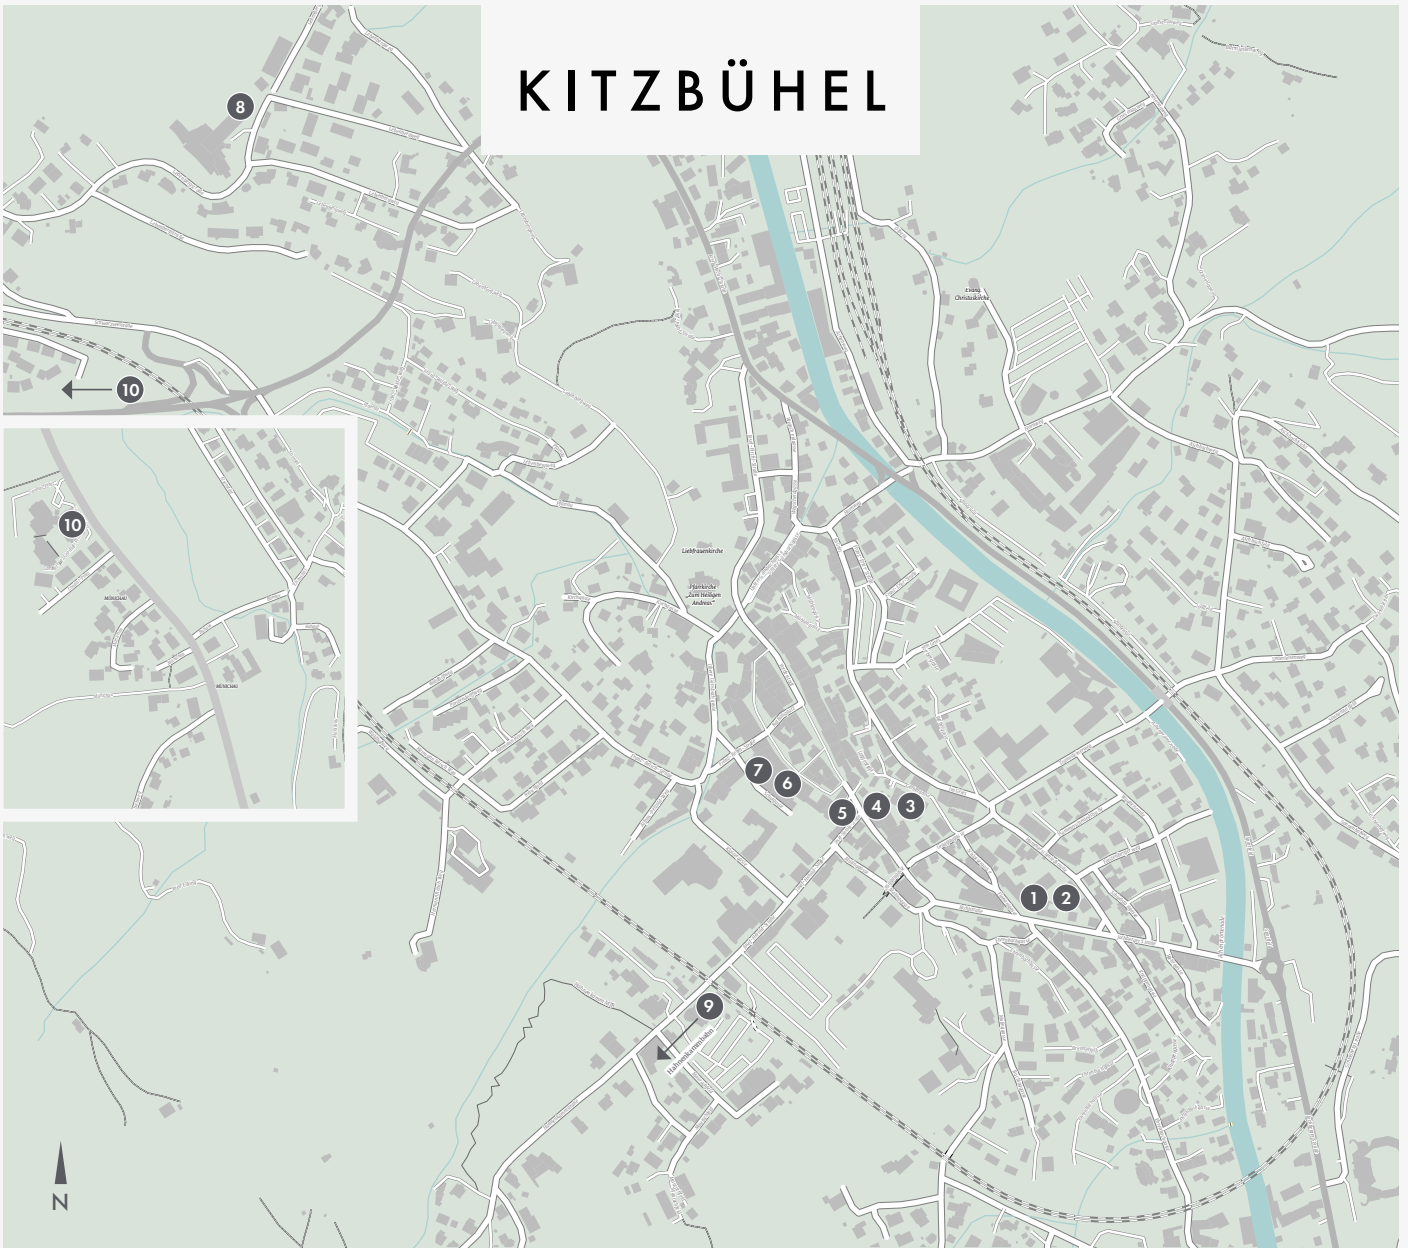

# KITZBÜHEL

1 **SCHWARZER ADLER**  
KITZBÜHEL

2 **NEUWIRT**  
Restaurant · Kitzbühel

3   
**WEISSES ROESSL**  
KITZBÜHEL  
\*\*\*\*\*

4 **ZUMA**  
contemporary japanese cuisine

5   
**CHIZZO**  
GASTHAUS / KITZBÜHEL

6   
**GREIF**  
· Kitzbühel ·

7   
**HOTEL GOLDENER GREIF**  
KITZBÜHEL

8   
**LEBERBERG**  
SCHLOSSHOTEL · KITZBÜHEL

9   
**SONNBOHEL**

10   
**FAMILY HOTEL**  
REITH · KITZBÜHEL

**HOTEL GOLDENER GREIF**  
KITZBÜHEL

### Location

In the middle of the old town of Kitzbühel you will find the Hotel Goldener Greif. This house is the most historic hotel in Kitzbühel and was first mentioned 750 years ago.